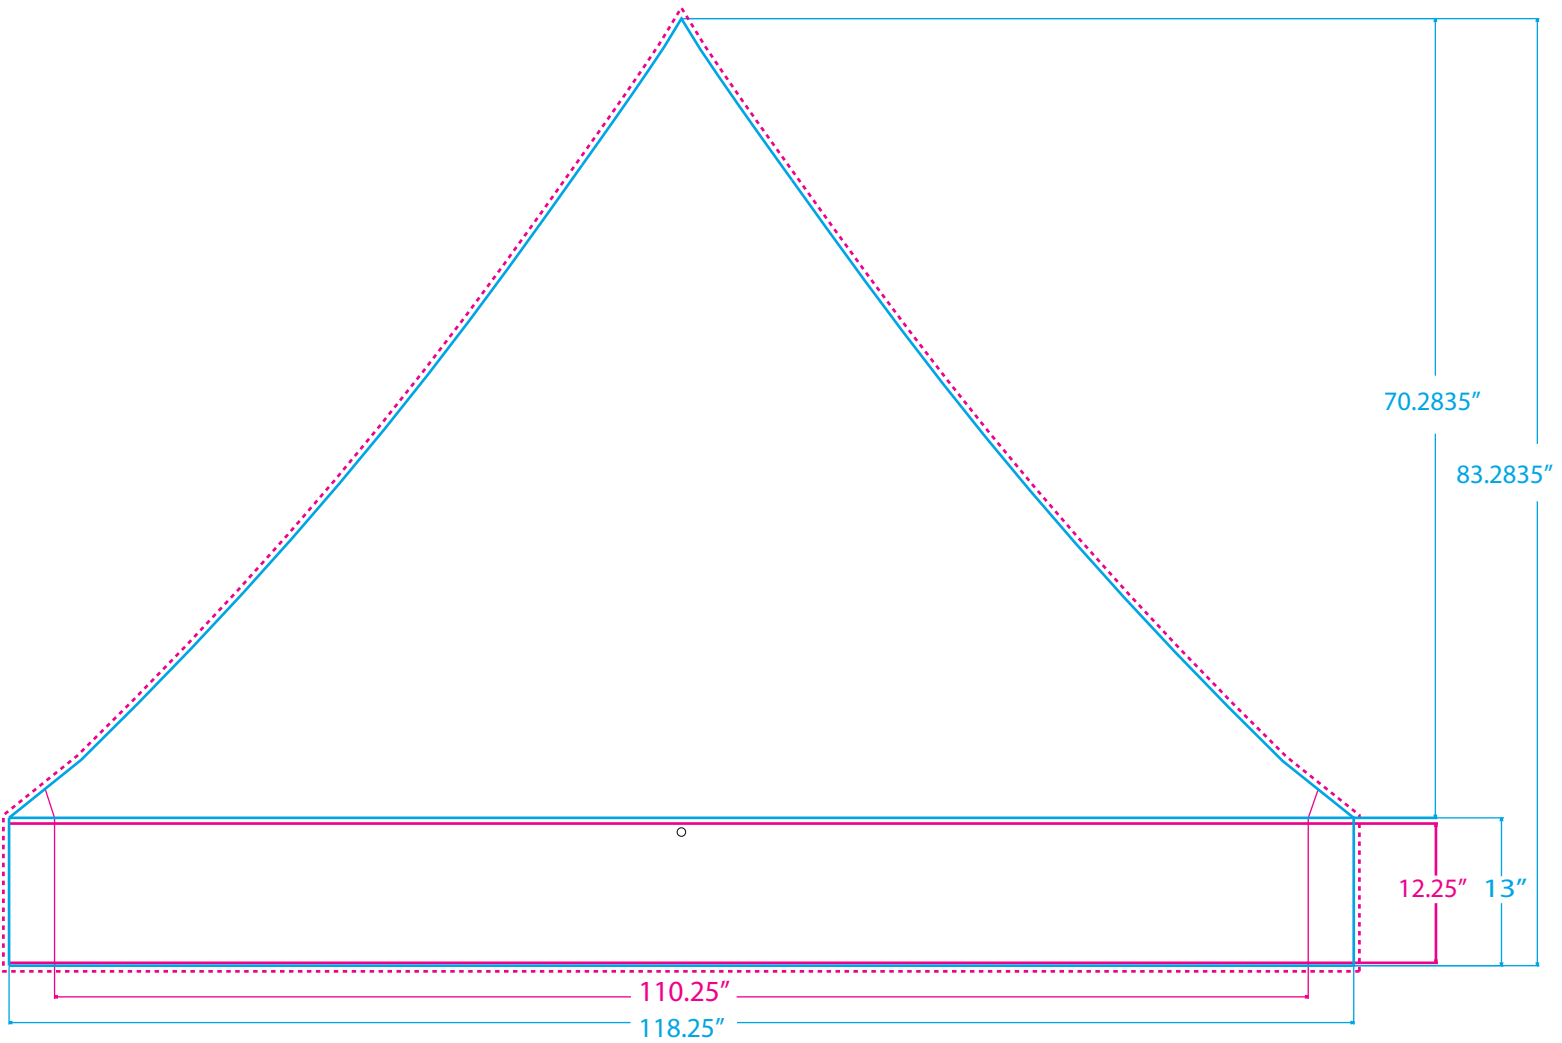

Event Tent

- SEAM ALLOWANCE
- LIVE AREA
- THE OBJECT (Final Size)