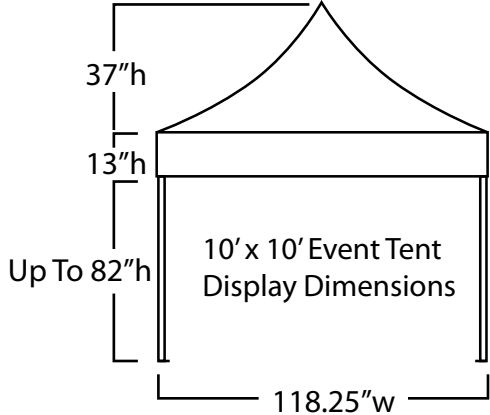

10' x 10' Event Tent

10' x 10' Event Tent Top View

Actual graphic sizes / templates are available by visiting www.visproducts.com / templates