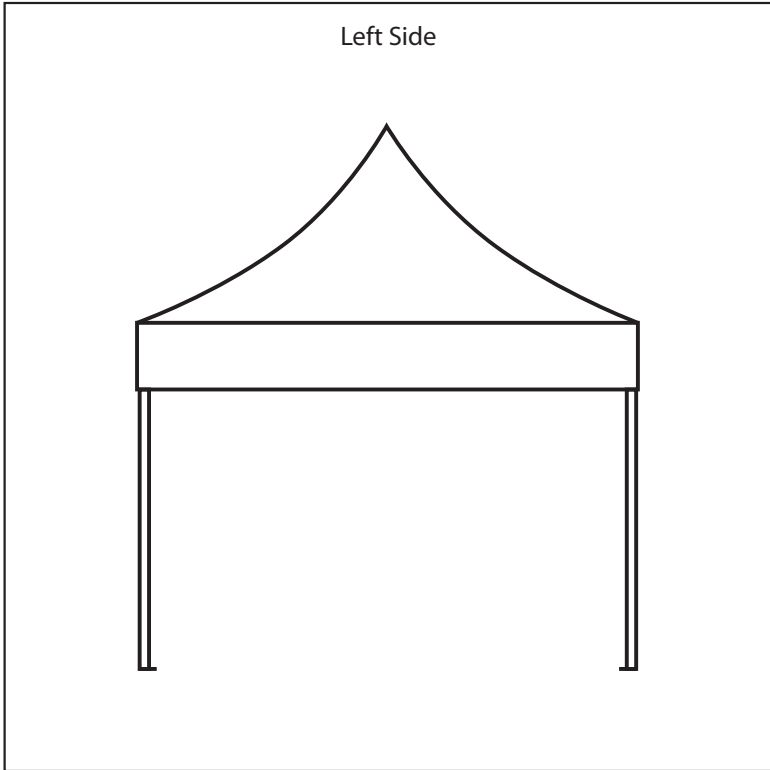

10' x 20' Event Tent

10' x 20' Event Tent Top View

Actual graphic sizes / templates are available by visiting www.visproducts.com / templates