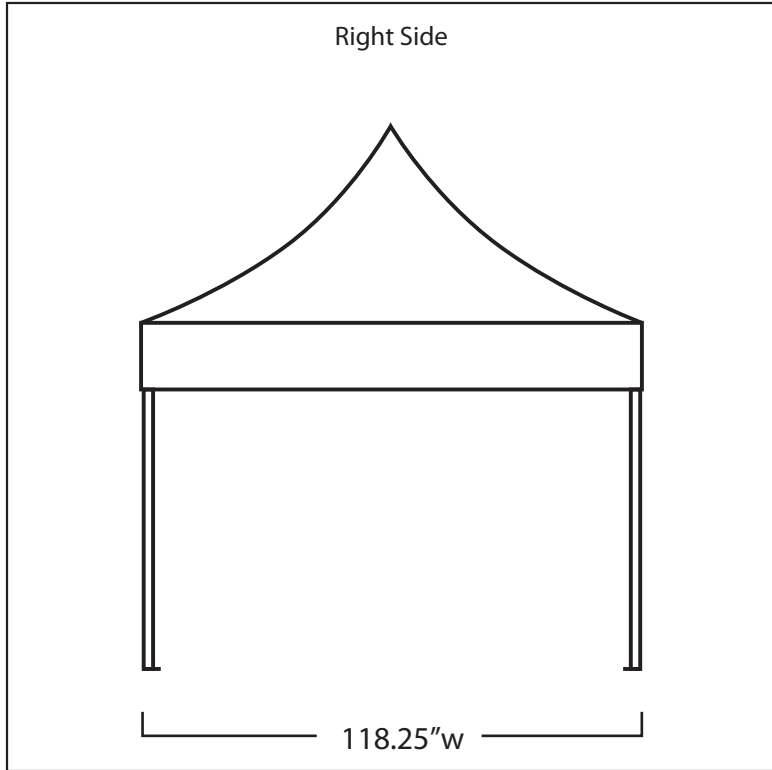

10' x 20' Event Tent

10' x 20' Event Tent Top View

Actual graphic sizes / templates are available by visiting www.visproducts.com / templates