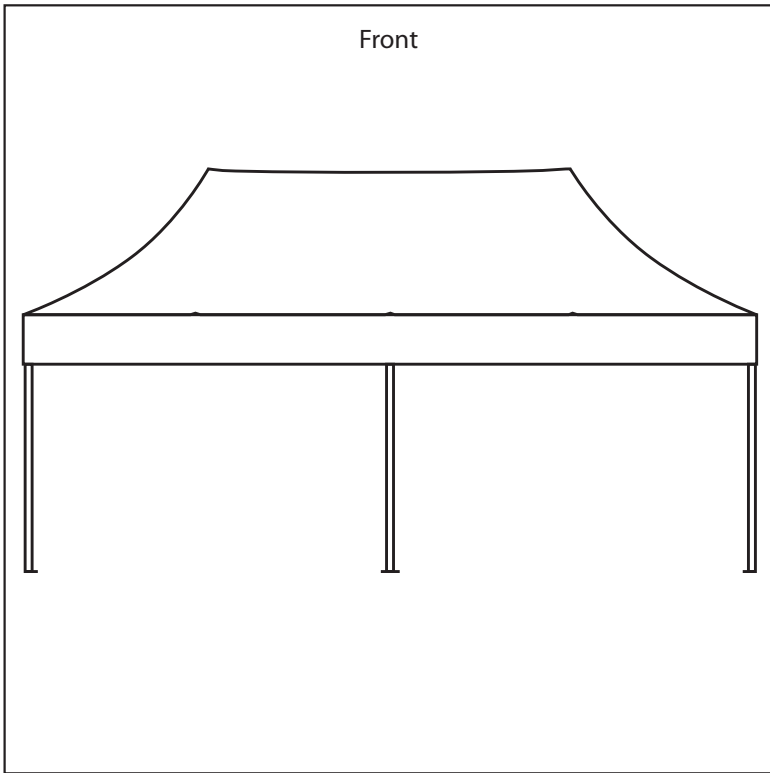

10' x 20' Event Tent

10' x 20' Event Tent Top View

Actual graphic sizes / templates are available by visiting www.visproducts.com / templates