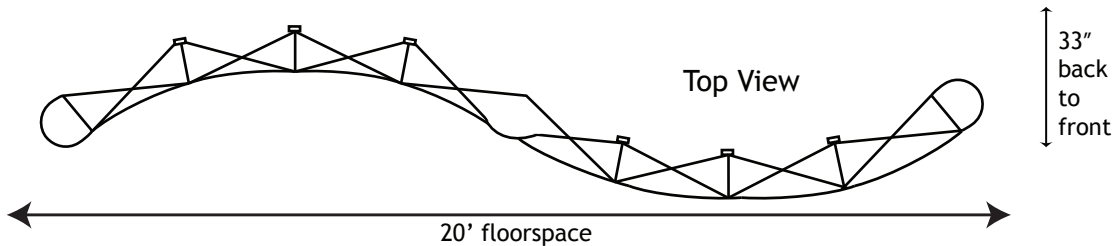

9615 SW Allen Blvd. Suite 106  
Beaverton, OR 97005  
(866)864-2831

**Model POP83 C/E**  
20' Popup Display

**Graphic Size: 298" W x 88.75" H**

298" graphic width

*Panels shown for reference only. Graphic image should be one file. \*\*PLEASE NOTE THAT PRINTED END PANELS CURVE TO THE BACKSIDE AND ARE NOT VISIBLE FROM THE FRONT. DO NOT PUT IMPORTANT INFORMATION ON THE END PANELS.*

*opposite curve available*

**\*\*Shown concave left convex right, please specify which format. If not specified we will assume the above configuration on your artwork.**

Optional Case Wrap graphic: 71.5" wide x 31.5" high  
Case Wrap viewable area from front: 22" wide x 31.5" high