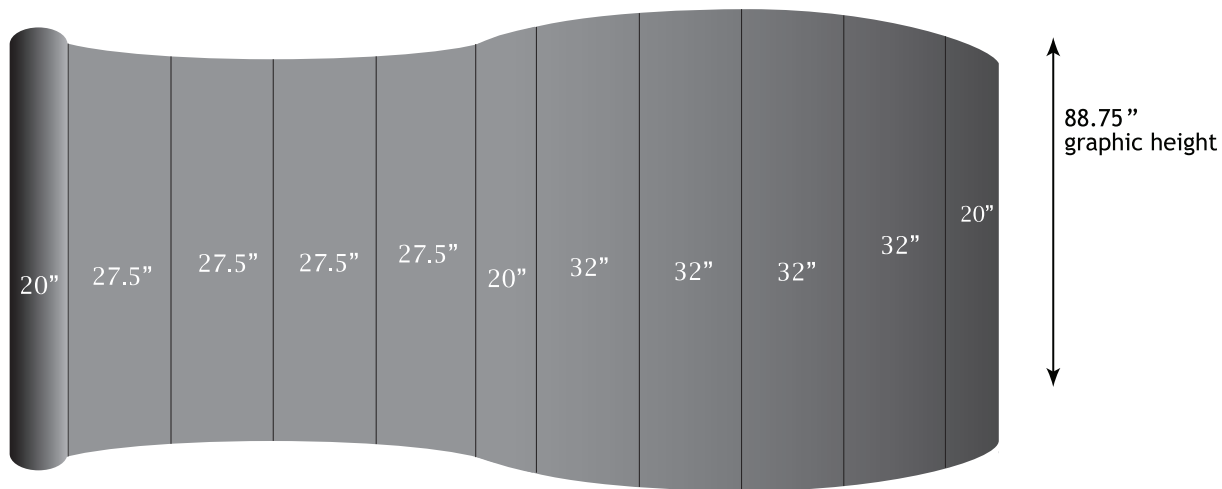

9615 SW Allen Blvd. Suite 106  
Beaverton, OR 97005  
(866)864-2831

**Model POP83 C/E**  
20' Popup Display

**Graphic Size: 298" W x 88.75" H**

298" graphic width

*Panels shown for reference only. Graphic image should be one file. \*\*PLEASE NOTE THAT PRINTED END PANELS CURVE TO THE BACKSIDE AND ARE NOT VISIBLE FROM THE FRONT. DO NOT PUT IMPORTANT INFORMATION ON THE END PANELS.*

*opposite curve available*

**\*\*Shown concave left convex right, please specify which format. If not specified we will assume the above configuration on your artwork.**

Optional Case Wrap graphic: 71.5" wide x 31.5" high  
Case Wrap viewable area from front: 22" wide x 31.5" high