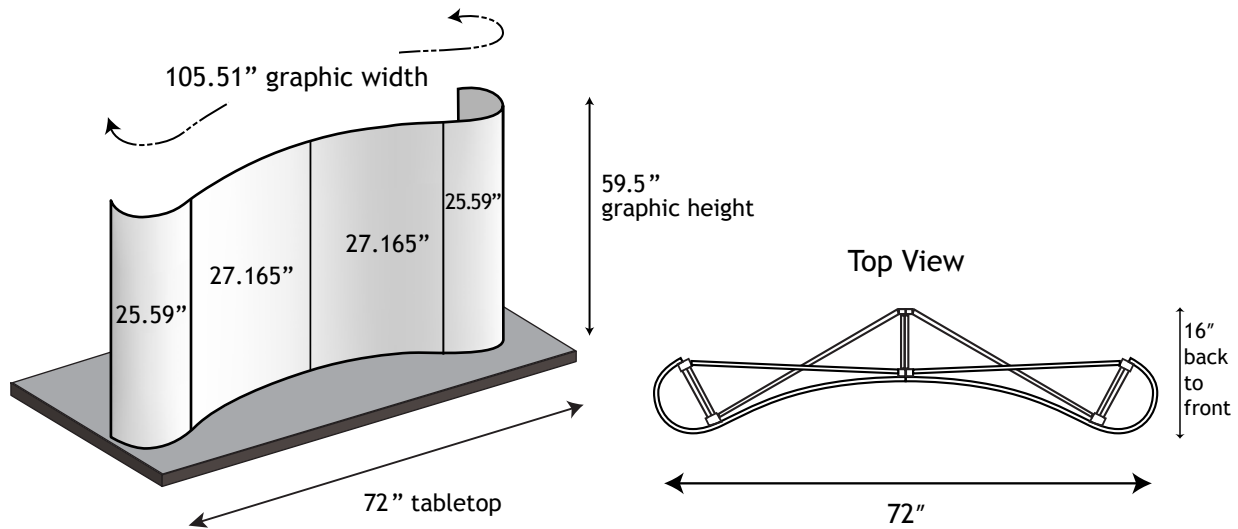

9665 SW Allen Blvd. Suite 113
Beaverton, OR 97005
(866)864-2831

Model POP22 B
6' Curved Tabletop Popup Display

FULL Graphic Area: 105.51" W x 59.5" H
w/ fabric ends: 54.33" W x 59.5" H

Panels shown for reference only. Graphic image should be one file.