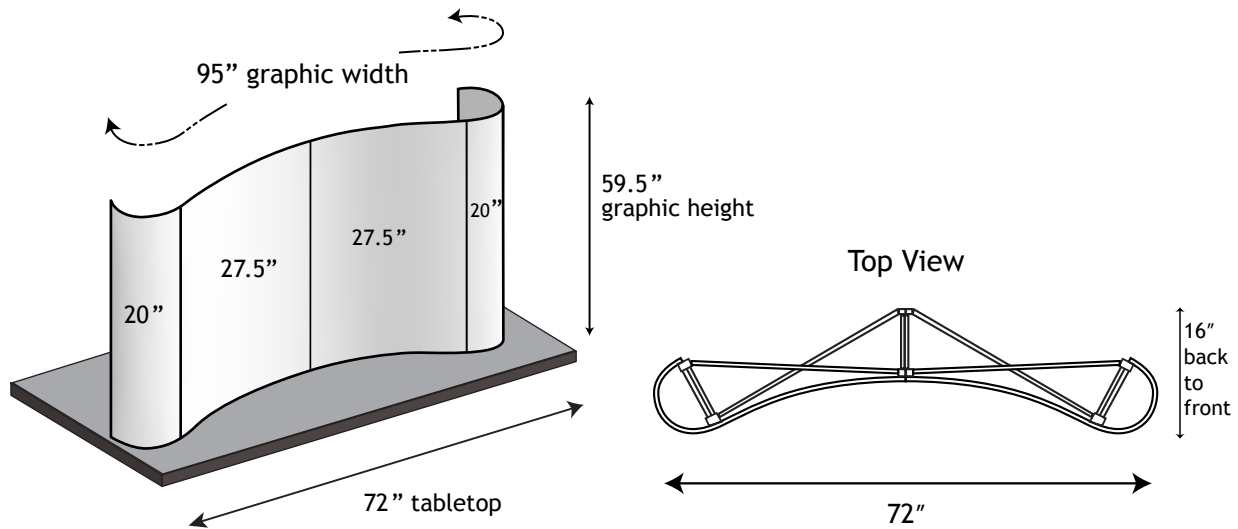

9615 SW Allen Blvd. Suite 106  
Beaverton, OR 97005  
(866)864-2831

Model POP22 C/E  
6' Curved Tabletop Popup Display

FULL Graphic Area: 95" W x 59.5" H  
w/ fabric ends: 55" W x 59.5" H

*Panels shown for reference only. Graphic image should be one file.*