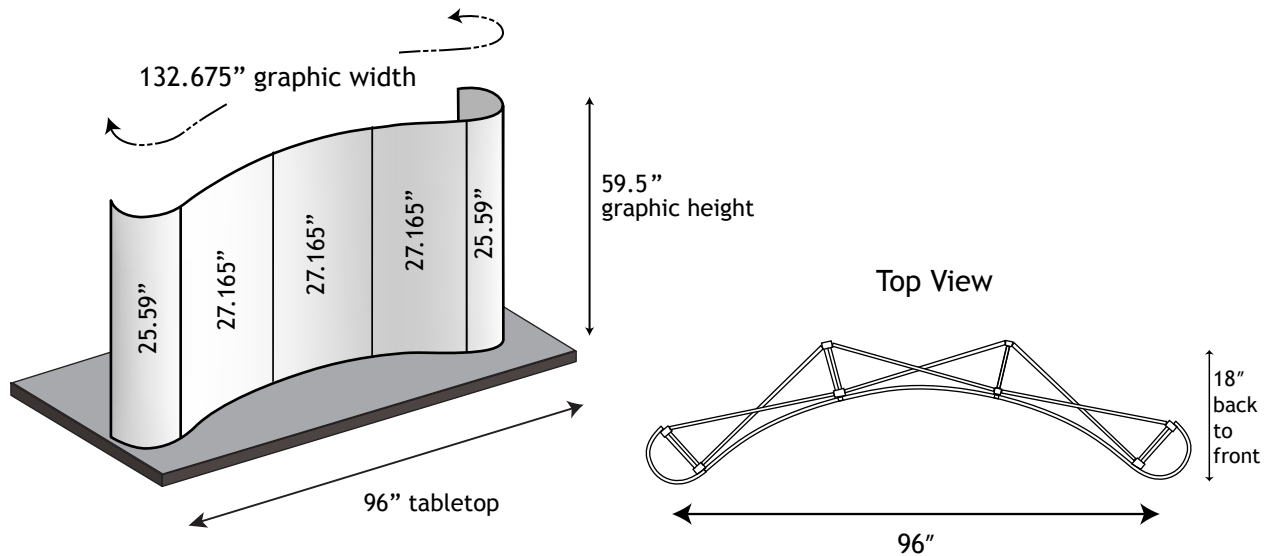

9665 SW Allen Blvd. Suite 113
Beaverton, OR 97005
(866)864-2831

Model POP32 B
8' Curved Tabletop Popup Display

FULL Graphic Area: 132.675" W x 59.5" H
w/ fabric ends: 81.495" W x 59.5" H

Panels shown for reference only. Graphic image should be one file.

Preferred resolution is 100 - 150 dpi at full size.

We print in CMYK color. Pantone colors will be converted to CMYK.