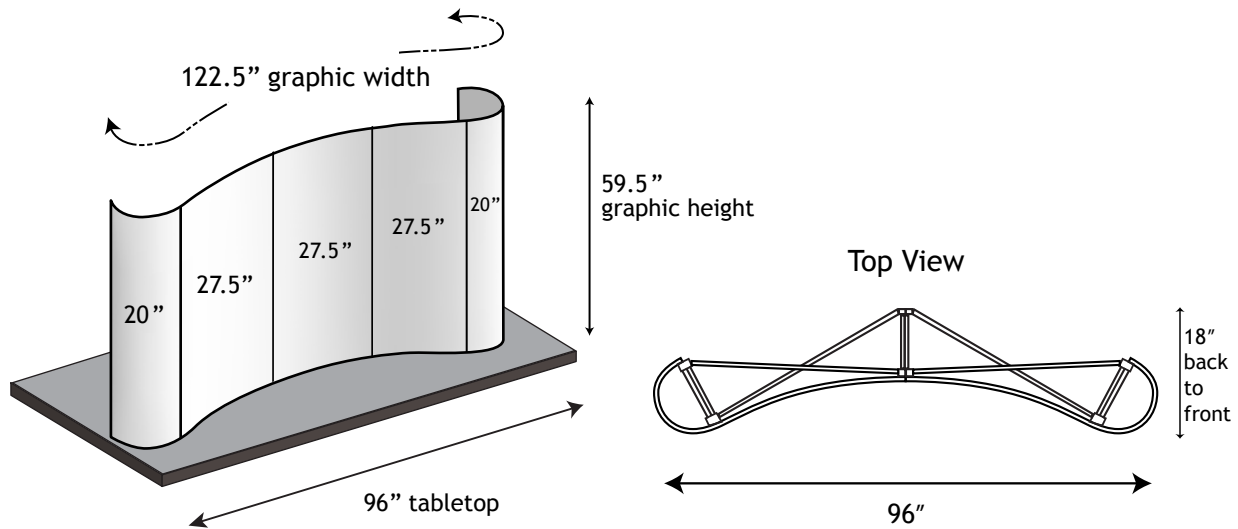

Model POP32 C/E  
8' Curved Tabletop Popup Display

**FULL Graphic Area:** 122.5" W x 59.5" H  
**w/ fabric ends:** 82.5" W x 59.5" H

*Panels shown for reference only. Graphic image should be one file.*