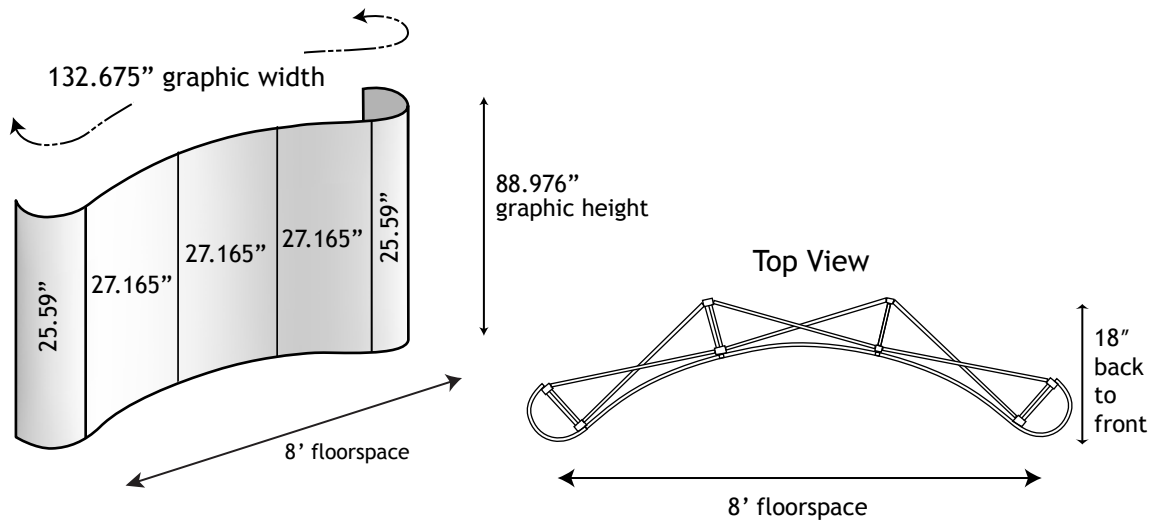

9665 SW Allen Blvd. Suite 113  
Beaverton, OR 97005  
(866)864-2831

Model POP33 B  
8' Popup Display

**FULL Graphic Area:** 132.675" W x 88.976" H  
**w/ fabric ends:** 81.495" W x 88.976" H

*Panels shown for reference only. Graphic image should be one file.*