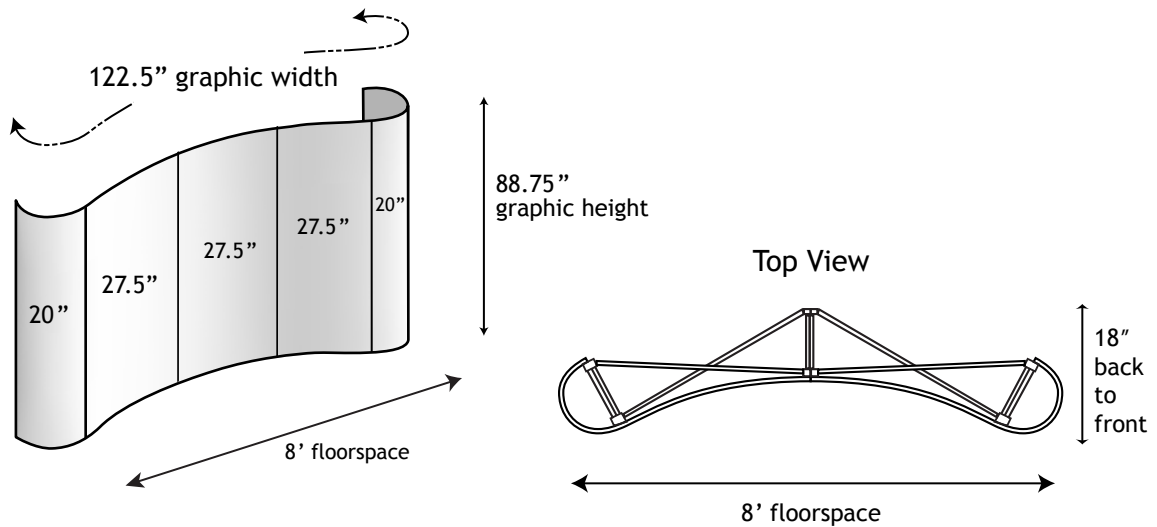

9615 SW Allen Blvd. Suite 106  
Beaverton, OR 97005  
(866)864-2831

Model POP33 C/E  
8' Popup Display

**FULL Graphic Area:** 122.5" W x 88.75" H  
**w/ fabric ends:** 82.5" W x 88.75" H

*Panels shown for reference only. Graphic image should be one file.*