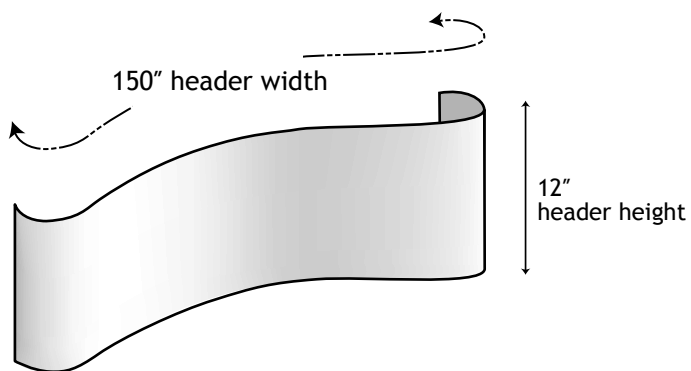

9615 SW Allen Blvd. Suite 106  
Beaverton, OR 97005  
(866)864-2831

VELCRO Header Graphic for  
**Model POP43**  
10' Curved Popup Display

---

**For "C/E" spec frames:**

Graphic Area: 150" W x 12" H

**For "B/D" spec frames:**

Graphic Area: 159.84" W x 12" H