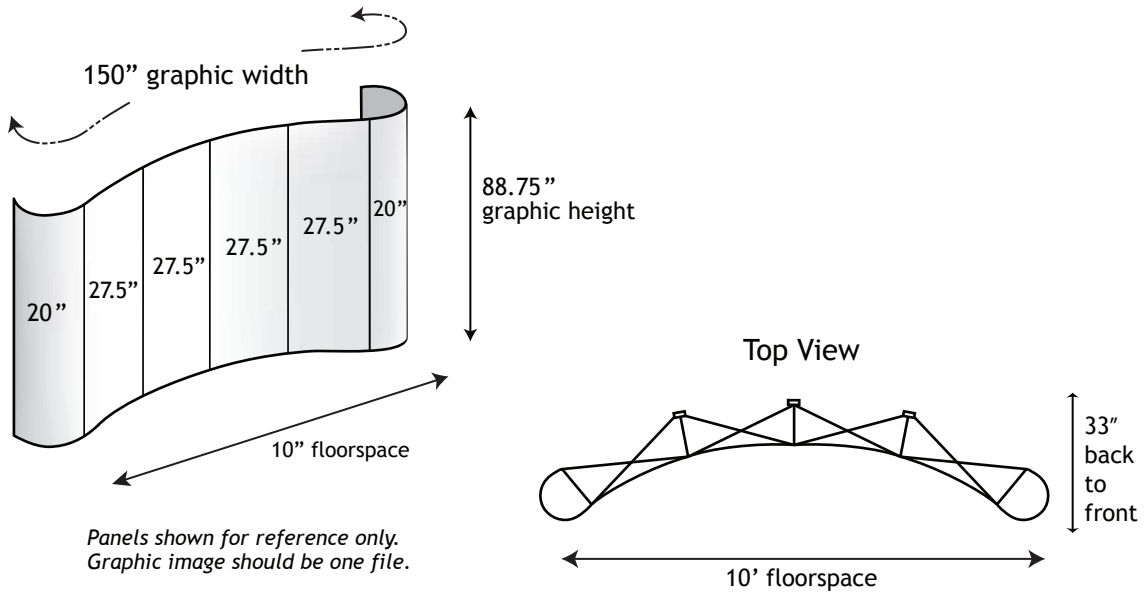

9665 SW Allen Blvd. Suite 113
Beaverton, OR 97005
(866)864-2831

Model POP43 C/E
10' Popup Display

FULL Graphic Size: 150" W x 88.75" H
w/ Fabric Ends: 110" W x 88.75" H

Optional Case Wrap graphic: 71.5" wide x 31.5" high
Case Wrap viewable area from front: 22" wide x 31.5" high