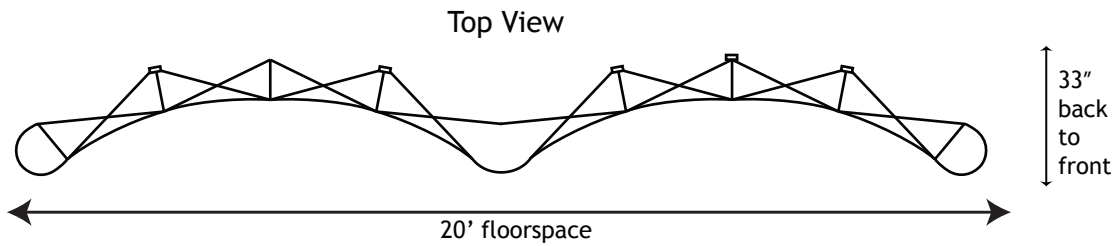

9615 SW Allen Blvd. Suite 106
Beaverton, OR 97005
(866)864-2831

Model POP83 B/D
20' Popup Display
GULLWING

Graphic Size: 294.09" W x 88.976"H

*Panels shown for reference only.
Graphic image should be one file.*

Optional Case Wrap graphic: 71.5" wide x 31.5" high
Case Wrap viewable area from front: 22" wide x 31.5" high