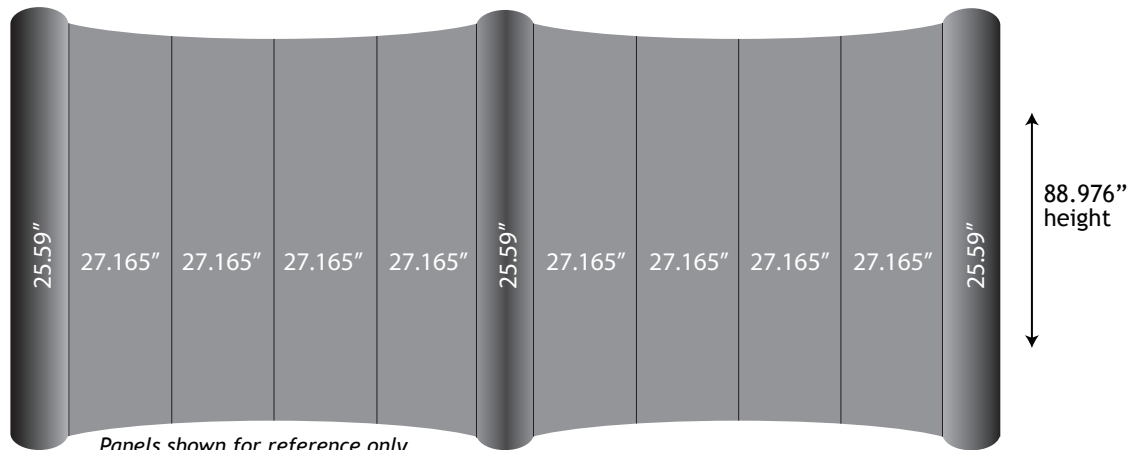

9615 SW Allen Blvd. Suite 106
Beaverton, OR 97005
(866)864-2831

Model POP83 B/D
20' Popup Display
GULLWING

Graphic Size: 294.09" W x 88.976"H

*Panels shown for reference only.
Graphic image should be one file.*

Optional Case Wrap graphic: 71.5" wide x 31.5" high
Case Wrap viewable area from front: 22" wide x 31.5" high