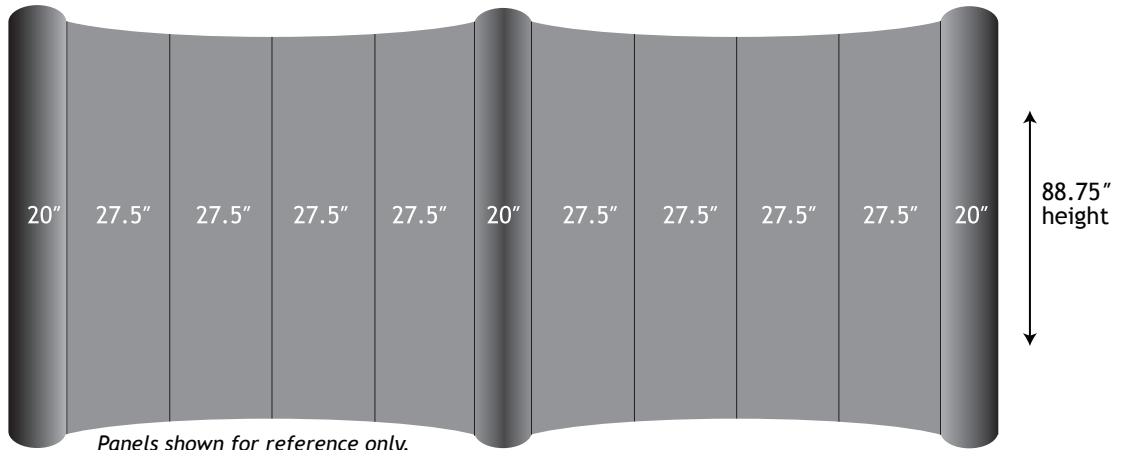

9665 SW Allen Blvd. Suite 113
Beaverton, OR 97005
(866)864-2831

Model POP83 C/E
20' Popup Display
GULLWING

Graphic Size: 280" W x 88.75" H

*Panels shown for reference only.
Graphic image should be one file.*

Optional Case Wrap graphic: 71.5" wide x 31.5" high
Case Wrap viewable area from front: 22" wide x 31.5" high