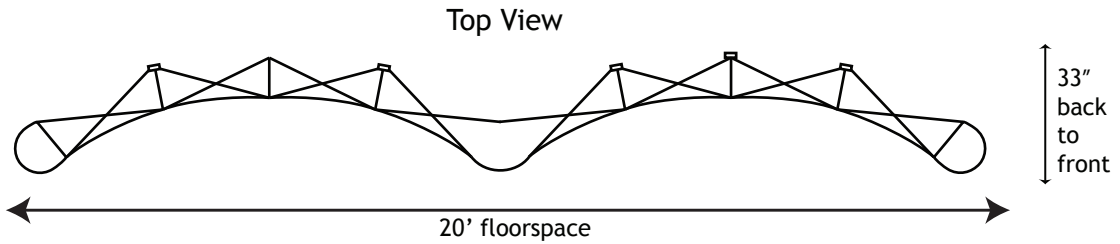

9665 SW Allen Blvd. Suite 113
Beaverton, OR 97005
(866)864-2831

Model POP83 C/E
20' Popup Display
GULLWING

Graphic Size: 280" W x 88.75" H

*Panels shown for reference only.
Graphic image should be one file.*

Optional Case Wrap graphic: 71.5" wide x 31.5" high
Case Wrap viewable area from front: 22" wide x 31.5" high