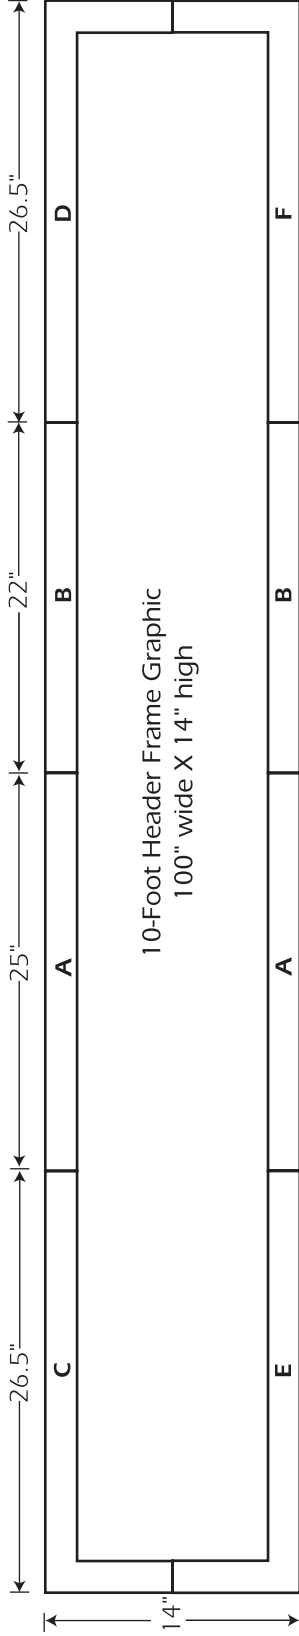

# Header Frame Components

**POP 43C/D - 10-Foot Pop Up**

**8-Footer Table Top - Full Size**

**10-Footer Header Frame:**  
uses all kit components

**8-Footer Header Frame:**  
"B" components  
not used