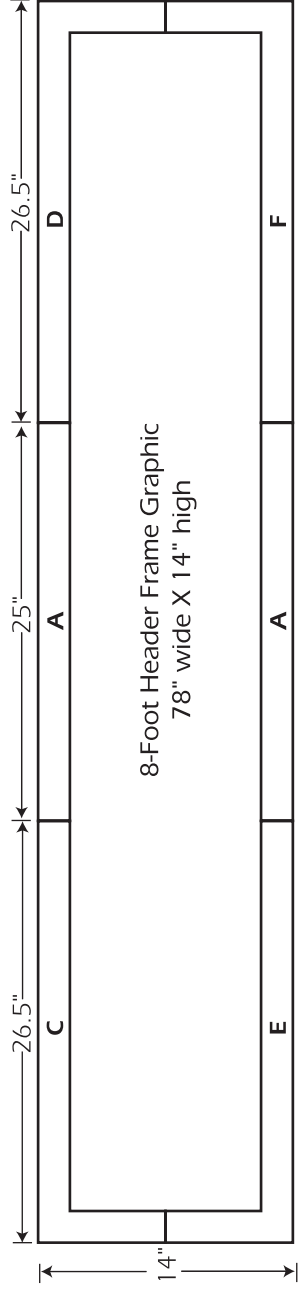

# Header Frame Components

**POP 43C/D - 10-Foot Pop Up**

**8-Footer Table Top - Full Size**

**10-Footer Header Frame:**  
uses all kit components

**8-Footer Header Frame:**  
"B" components  
not used