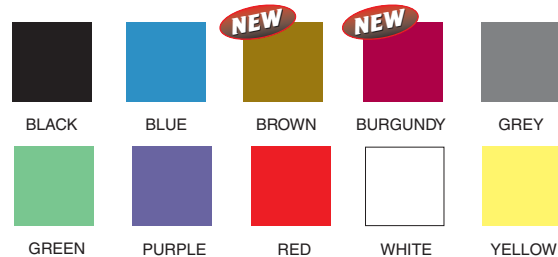

COMFORT TILE® 5/8" HIGH DENSITY INTERLOCKING FLOORING