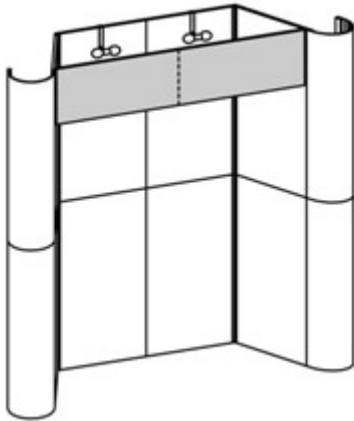

Panel Systems Backlit Header

- A = 13.75 inches
- B = 67.625 inches
- C = 11.5 inches
- D = 64.625 inches
- E = 1.125 inches
- F = 1.125 inches
- G = 1.5 inches
- H = 1.5 inches